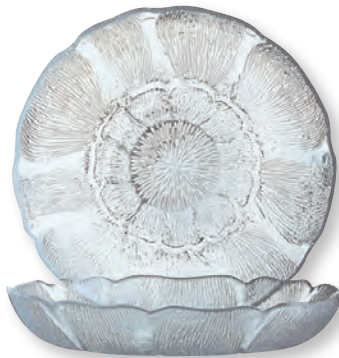

# ARCOROC FLEUR

FULLY TEMPERED

Our iconic petal shape adorns banquets and buffets everywhere.

★ ★ ★ ★  
GLASS DINNERWARE

**D9070** Bowl 9" (70 Oz.) 4 Pcs.

**06626** Bowl 10 1/2" (3 1/2 Qt. - 112 Oz.) 6 Pcs.