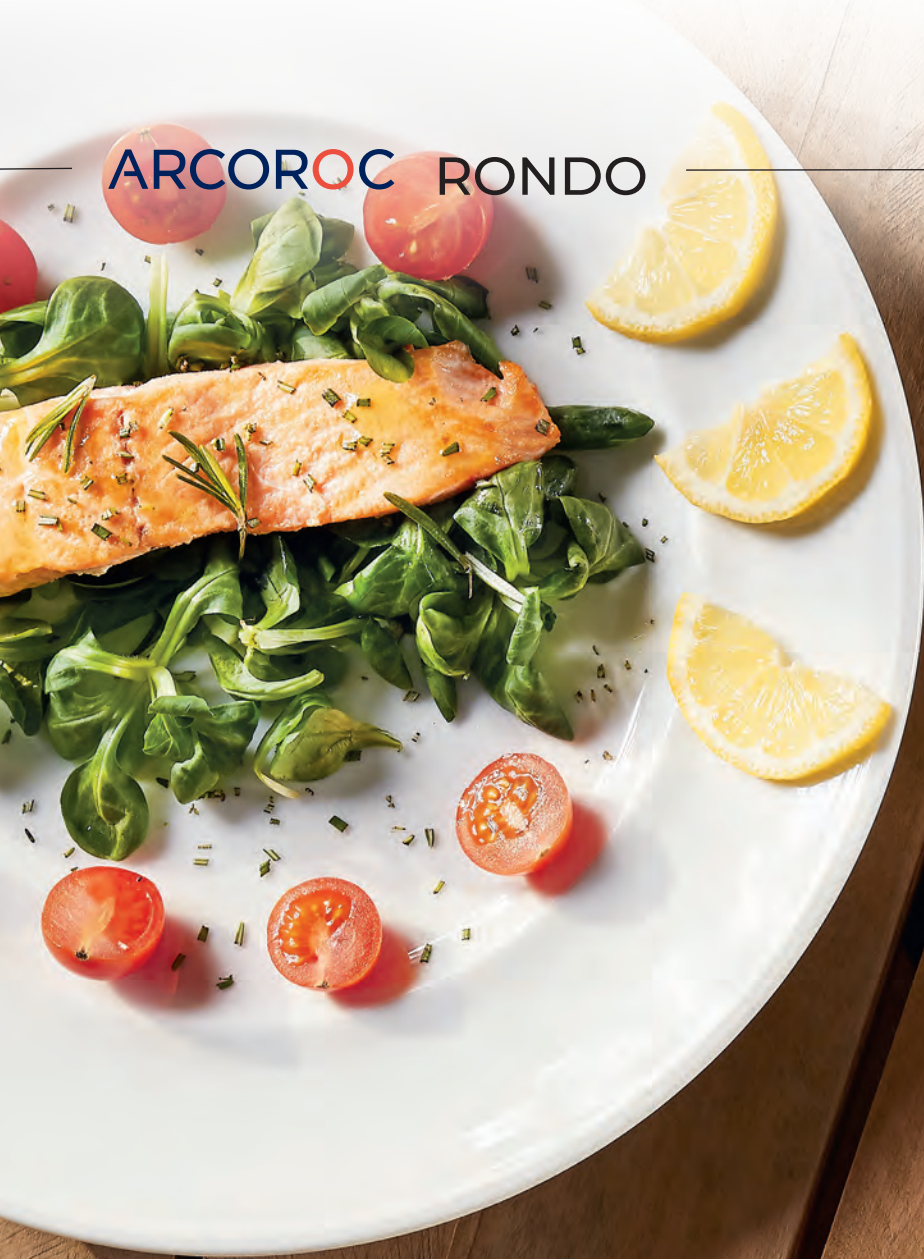

ARCOROC RONDO

Wide rims and deep coupe plates feature soft concentric rings.