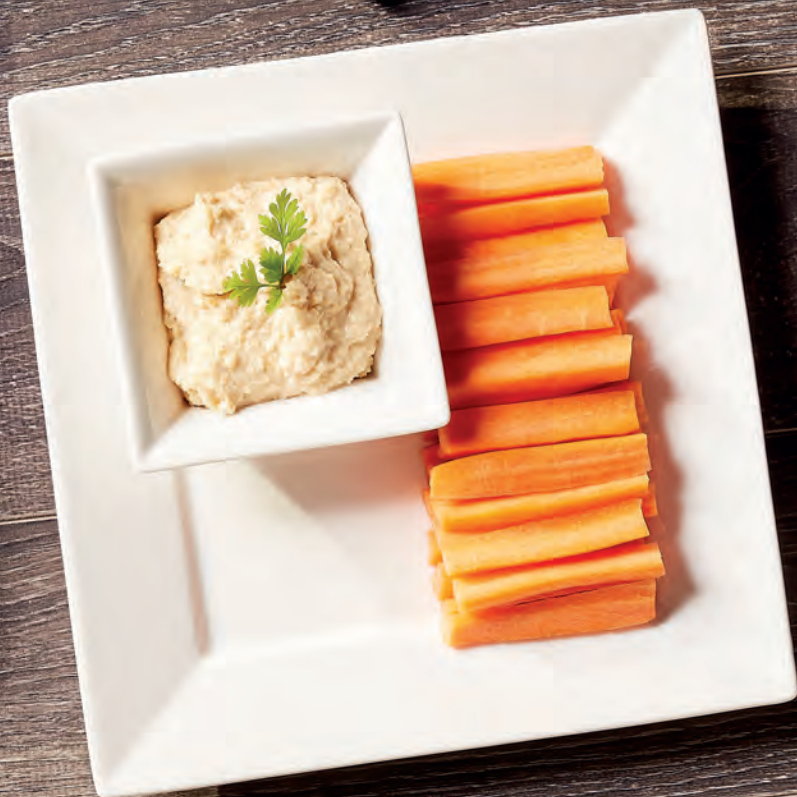

**R0928** Cup H: 2 1/2" W: 3 1/2" (8 Oz.) 2 Dz.  
**R0932** Saucer 5 3/4" 2 Dz.

TECHNOLOGY & MATERIAL

ALUMINITE

★  
★  
★  
★

DINNERWARE

— ARCOROC SQUARE UP

Popular square shapes get a boost from flared sides.